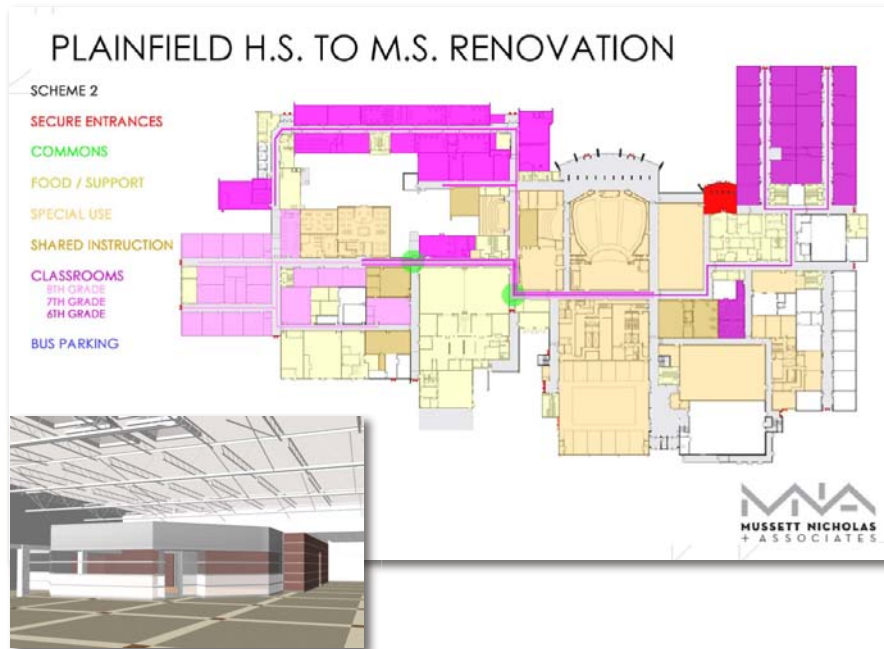

Plainfield High School to Middle School

Plainfield, IN
One story
234,000 square feet
\$10,000,000.00
Construction phased from
2005 - 2009

Plainfield High School converting to a Middle School. MNA assisted Plainfield Community Schools in programming the facility for grades six through eight. Master planning for renovation work was staged over several summers to allow the school to remain functional and occupied.

Decommissioning a centrally located pool, separating the school property from the town's overloaded storm system, relocating kindergarten classrooms to three elementary schools, and interior remodels of the High School were all part of this project.